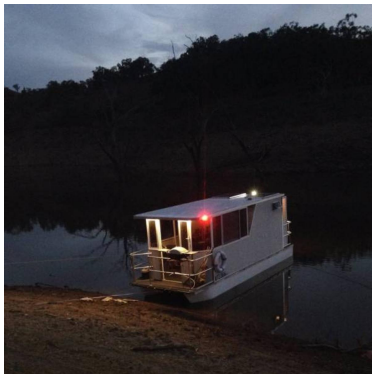

Trailable Houseboat

60,000 ono

Specifications

Boat Details

Price	60,000 ono	Boat Brand	Other
Model	OWNER BUILT	Length	7 Metres
Year	UNKNOWN	Category	House Boats
Hull Style	Multi	Hull Type	Fibreglass
Power Type	Engine/Motor	Engine Make	Mercury
Stock Number		Condition	Used
State	VIC	Suburb	MILDURA

Phone: 0350227596

Email: admin@baldwinboats.com.au

Website: www.baldwinboats.com.au

19 Etiwanda Ave Mildura VIC 3500

Description

- * 7m x 2.5m

- * 2 x 20hp New Mercury outboard motors

- * Full upright gas stove