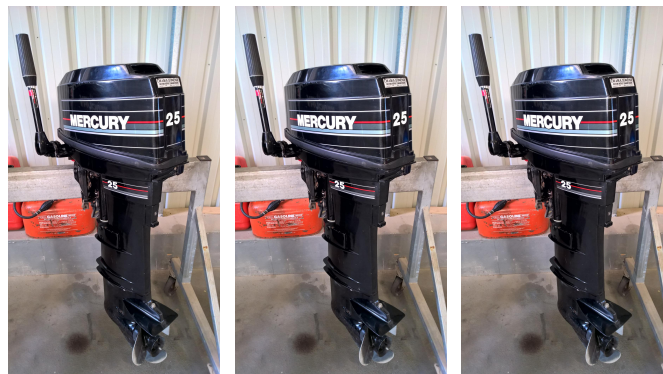

25HP MERCURY

1200

Specifications

Boat Details

Price	1200	Boat Brand	Other
Model	Mercury	Length	
Year	Unknown	Category	Boat Engines and Outboards
Hull Style	Other	Hull Type	Other
Power Type	Engine/Motor	Engine Make	Mercury
Stock Number		Condition	Used
State	VIC	Suburb	MILDURA